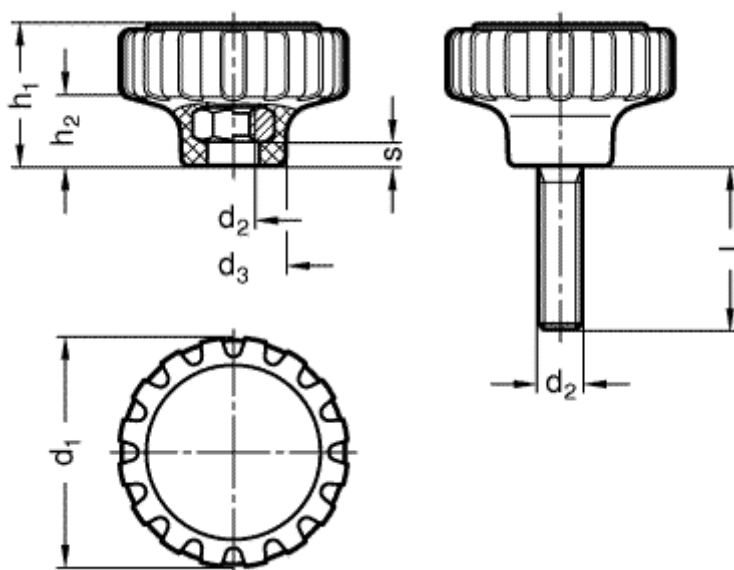

Article number: 201139002

Description: E+G Knurled knob
GN 7336-34-M6-15-NI

Measures

$d_1 = 34$
 $d_2 = M 6$
 $d_3 = 16$
 $h_1 = 20$
 $h_2 = 10,5$
 $l = 15$
 $s = 5$